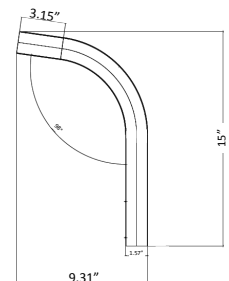

WG-ZY-29-2Z

Photometrics: LRX-72-120W-MCTP-TL

BUD Rating: B3-U3-G2

Other Views:

Side View

Front View

Back View

Performance Table: LRX-72-120W-MCTP-TL

Accessory:

Blank = No Option For Accessories
LRX-ARM = 90° EMT ARM AND WALL BRACKET

ACCESSORY:

90° EMT Arm and Wall Bracket
(Mounting Strap)

Arm Diameter: 1-1/4" EMT Elbow

15" (H) X 9.31" (W) X 1.57" (D)

Example: