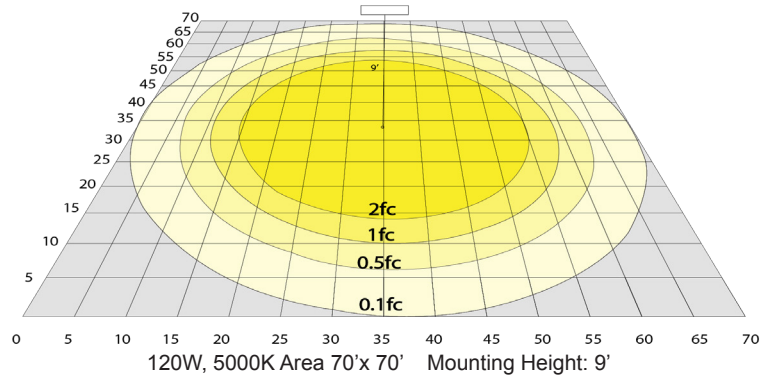

Lighting:

- Total Lumens: 9360LM/12480LM/15600LM
- Multi CCT, Switch is on the housing
- Color Temperatures: 3000K/4000K/5000K
- Color Rendering Index: CRI ≥ 80
- Beam Angle: 120°
- Rated life: 70,000 Hrs

WG-ZY-29-2Z

Photometrics: LRX-72-120W-MCTP-TL

BUD Rating: B3-U3-G2

Other Views:

Side View

Front View

Back View

Performance Table: LRX-72-120W-MCTP-TL