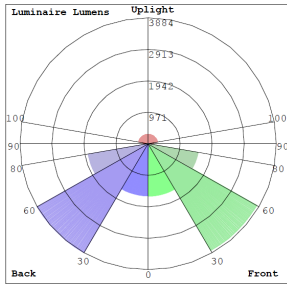

Lighting:

- Total Lumens: 9360LM/12480LM/15600LM
- Multi CCT, Switch is on the housing
- Color Temperatures: 3000K/4000K/5000K
- Color Rendering Index: CRI ≥ 80
- Beam Angle: 120°
- Rated life: 70,000 Hrs

WG-ZY-29-2Z

Photometrics: LRX-72-120W-MCTP-TL

BUD Rating: B3-U3-G2

Other Views:

Side View

Front View

Back View

Performance Table: LRX-72-120W-MCTP-TL