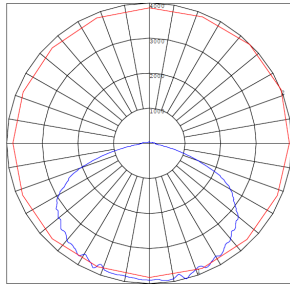

WG-ZY-29-2Z

Photometrics: LRX-72-120W-MCTP-TL

BUD Rating: B3-U3-G2

Other Views:

Side View

Front View

Back View

Performance Table: LRX-72-120W-MCTP-TL