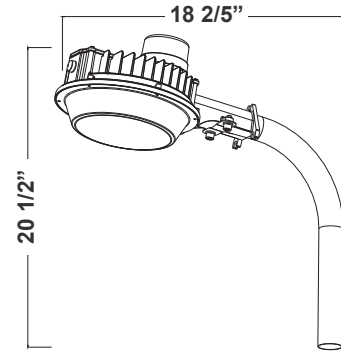

LRX SERIES Outdoor Lighting

LRX-72-120W-MCTP-TL
POWER & CCT BARN/AREA LIGHT

WESTGATE
THE FUTURE IS HERE...AND IT'S QUITE BRIGHT!

Customer Name: _____

Project Name: _____

Note: _____

Type: _____

20 1/2"(H) x 18 2/5"(W)